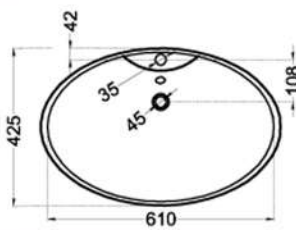

OVER TOP BASINS

مونرو

MONROE

أوليو

OLEO

ليتسا

LE TSA

بيزا

BEZA

مورو

MORO