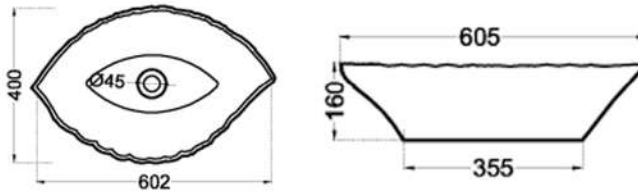

OVER TOP BASINS

لوري

LORI

آي

EYE

فيش

FISH

شيل

SHELL

كريستال

CRYSTAL