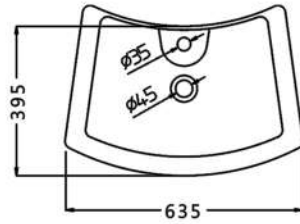

تريند

TREND