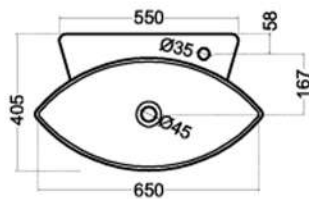

سبارو

SPARROW