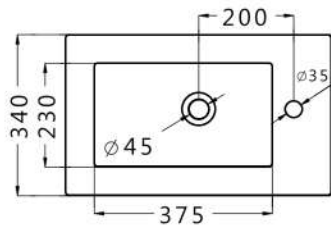

COUNTER TOP BASINS

آرت 80

ART 80

آرت 60

ART 60

ایکیا

IKIA

کونسبت 80

CONCEPT 80

کونسبت 60

CONCEPT 60