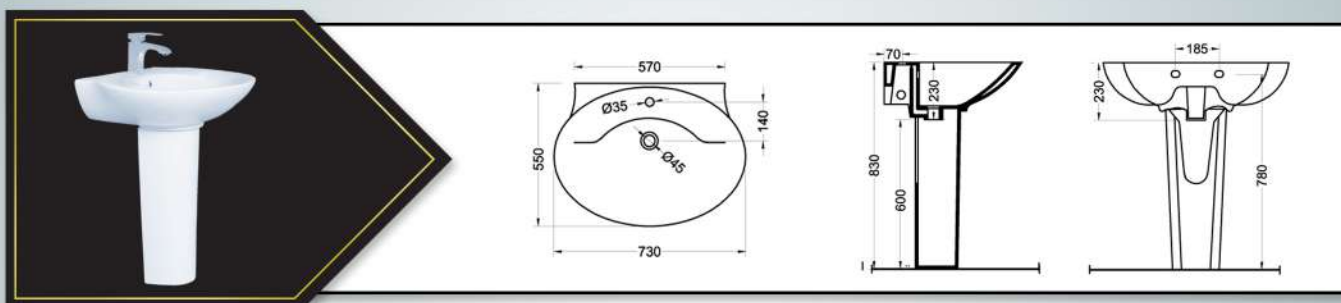

FERRARI

MONO BLOCK