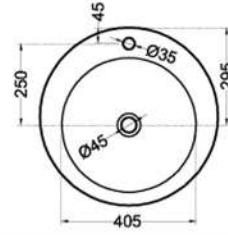

سموز

SMOZE

توندو أوفال

TONDO OVAL

توندو

TONDO

بوليستر

POLYESTER

بافي

PUFFY