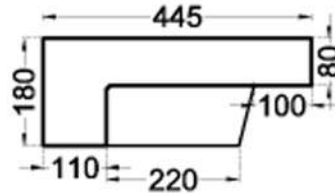

كنورس

KNORUS