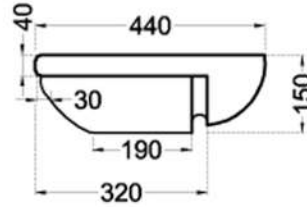

HALF OVER BASINS

دروب

DROP