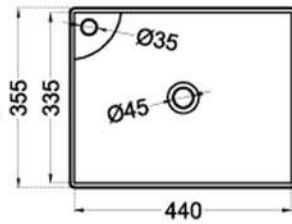

أولينا

OLINA