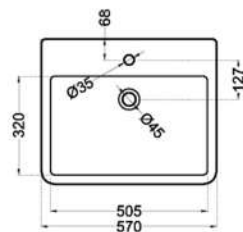

HALF OVER BASINS

دروب

DROP

دلٹا

DELTA

نوف

NOVA

كونج

KONG