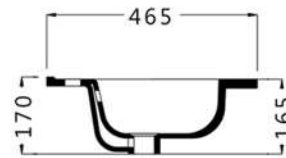

آرت 60

ART 60