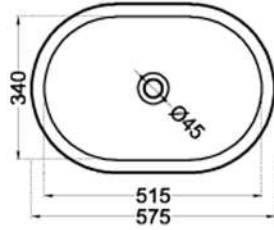

جودي

JODI

كنورس

KNORUS

فيرا

VERA

ستون

STONE