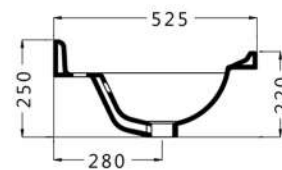

موشن 86

MOTION 86