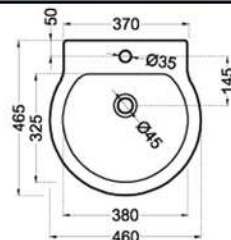

OVER TOP BASINS

كابري

CAPRI

ميرينا

MERINA

مونتيا

MONTIA

كاميلا

CAMELLA

روزا

ROSA