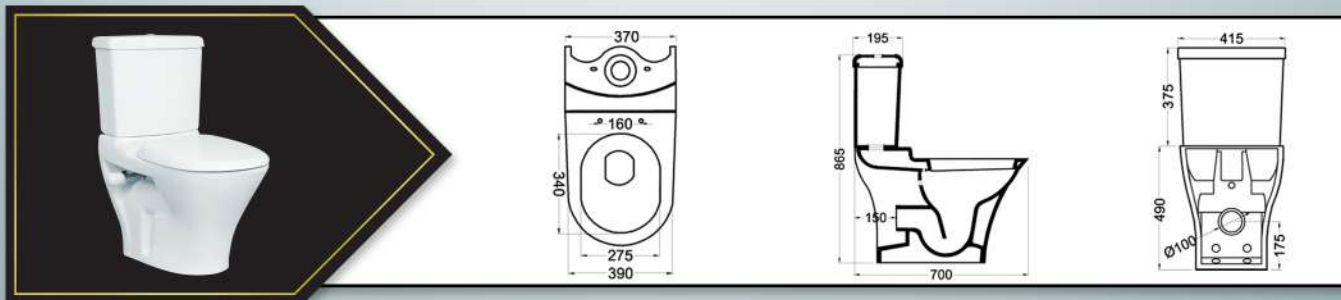

STAR

MONO BLOCK