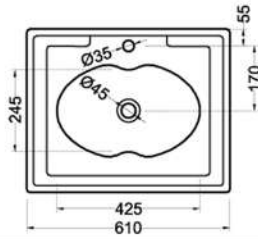

أبل 60

APPLE 60