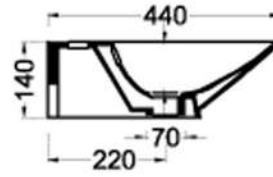

مترا

METRA

ليفل

LEVEL

كانون

CANON

برمودا 76

PERMUDA 76

برمودا 63

PERMUDA 63