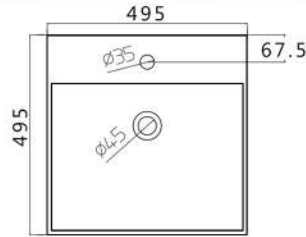

كرافت

CRAFT