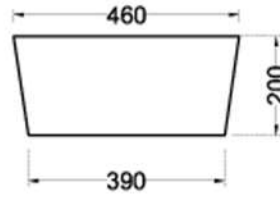

ميريتا

MERITA

أكوارس

AQUARS