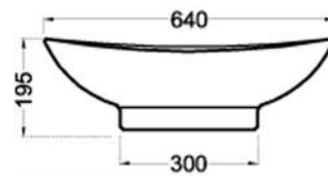

OVER TOP BASINS

مونرو

MONROE

أوليو

OLEO

ليتسا

LE TSA

بيزا

BEZA

مورو

MORO