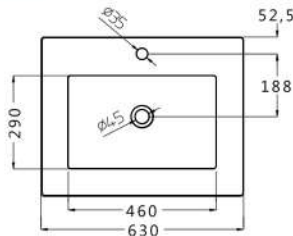

COUNTER TOP BASINS

لاجو

LAGO

كومباكت

COMPACT

آكت

ACT

إنبوكس

INBOX