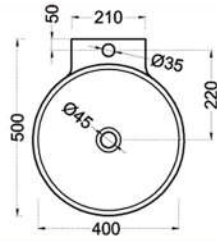

OVER TOP BASINS

أحواض أوفر توب

Technical drawing showing a top view with a diameter of 410 and a central hole of diameter 45. The side view shows a depth of 170 and a base width of 210.

دریم
DREAM

Technical drawing showing a top view with an outer diameter of 430 and an inner diameter of 350. The central hole has a diameter of 45. The side view shows a depth of 170, a top width of 450, a bottom width of 220, and a base height of 60.

تريس
TRES

Technical drawing showing a top view with a diameter of 410 and a central hole of diameter 45. The side view shows a depth of 160, a top width of 430, and a bottom width of 275.

ريبيل
RIPPLE

Technical drawing showing a top view with a diameter of 390 and a central hole of diameter 45. The side view shows a depth of 170 and a top width of 420.

أثينا
ATHENS

Technical drawing showing a top view with an outer diameter of 395 and an inner diameter of 350. The side view shows a depth of 185 and a top width of 445.

ويل
WHEEL

OVER TOP BASINS

كابري

CAPRI