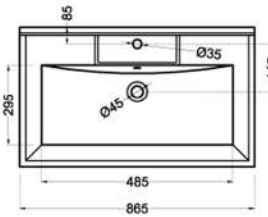

كلوري

CLORY