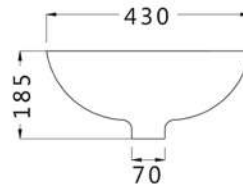

BACK TO WALL

KOMI

BACK TO WALL

50 CM, COUFFAIR & AMERICAN KITCHEN BASINS
أحواض ٥٠ سم وأحواض كوافير وأحواض المطبخ الأمريكي

مونو 50 سم

MONO 50 CM

دوف

DOVE

تريس
TRES

Technical drawing showing a top view with a diameter of 410 and a central hole of diameter 45. The side view shows a depth of 160, a top width of 430, and a bottom width of 275.

ريبيل
RIPPLE

Technical drawing showing a top view with a diameter of 390 and a central hole of diameter 45. The side view shows a depth of 170 and a top width of 420.