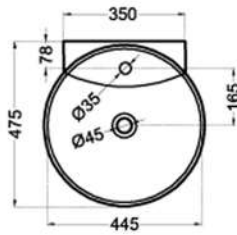

OVER TOP BASINS

أحواض أوفر توب

Technical drawing showing a top view with a diameter of 410 and a central hole of diameter 45. The side view shows a depth of 170 and a base width of 210.

دریم
DREAM

Technical drawing showing a top view with an outer diameter of 430 and an inner diameter of 350. The central hole has a diameter of 45. The side view shows a depth of 170, a top width of 450, a bottom width of 220, and a base height of 60.

تريس
TRES

Technical drawing showing a top view with a diameter of 410 and a central hole of diameter 45. The side view shows a depth of 160, a top width of 430, and a bottom width of 275.

ريبيل
RIPPLE

Technical drawing showing a top view with a diameter of 390 and a central hole of diameter 45. The side view shows a depth of 170 and a top width of 420.

أثينا
ATHENS

Technical drawing showing a top view with an outer diameter of 395 and an inner diameter of 350. The side view shows a depth of 185 and a top width of 445.

ويل
WHEEL

OVER TOP BASINS

كابري

CAPRI