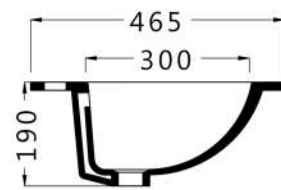

کونسبت 60

CONCEPT 60