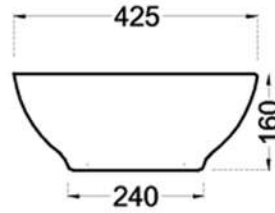

OVER TOP BASINS

أحواض أوفر توب

Technical drawing showing a top view with a diameter of 410 and a central hole of diameter 45. The side view shows a depth of 170 and a base width of 210.

دریم
DREAM

Technical drawing showing a top view with an outer diameter of 430 and an inner diameter of 350. The central hole has a diameter of 45. The side view shows a depth of 170, a top width of 450, a bottom width of 220, and a base height of 60.

تريس
TRES

Technical drawing showing a top view with a diameter of 410 and a central hole of diameter 45. The side view shows a depth of 160, a top width of 430, and a bottom width of 275.

ريبيل
RIPPLE

Technical drawing showing a top view with a diameter of 390 and a central hole of diameter 45. The side view shows a depth of 170 and a top width of 420.

أثينا
ATHENS

Technical drawing showing a top view with an outer diameter of 395 and an inner diameter of 350. The side view shows a depth of 185 and a top width of 445.

ويل
WHEEL

OVER TOP BASINS

كابري

CAPRI