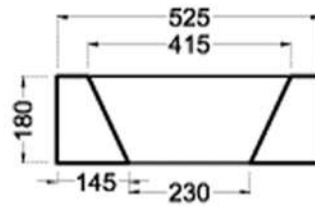

كاميلا

CAMELLA