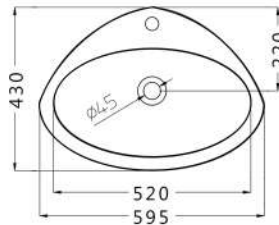

جودي

JODI

كنورس

KNORUS

فيرا

VERA

ستون

STONE