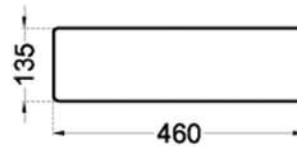

أولينا

OLINA