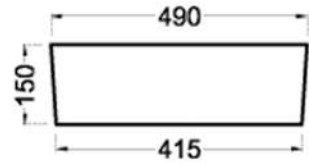

ميريتا

MERITA

أكوارس

AQUARS

جينيس

GENIUS

دوم

DOME

ألفا

ALPHA