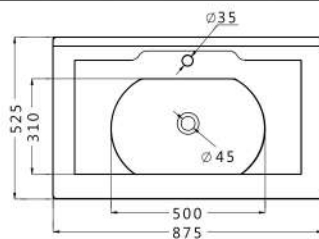

موشن 86

MOTION 86