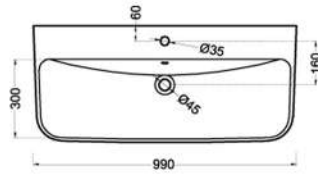

مترا

METRA

ليفل

LEVEL

كانون

CANON

برمودا 76

PERMUDA 76

برمودا 63

PERMUDA 63