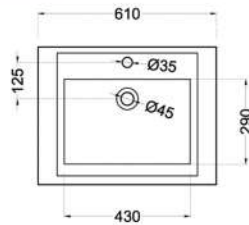

كومباكت

COMPACT