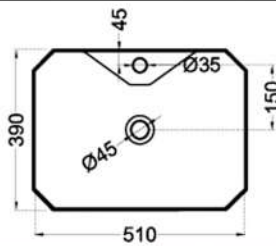

برستيج

PRESTIGE