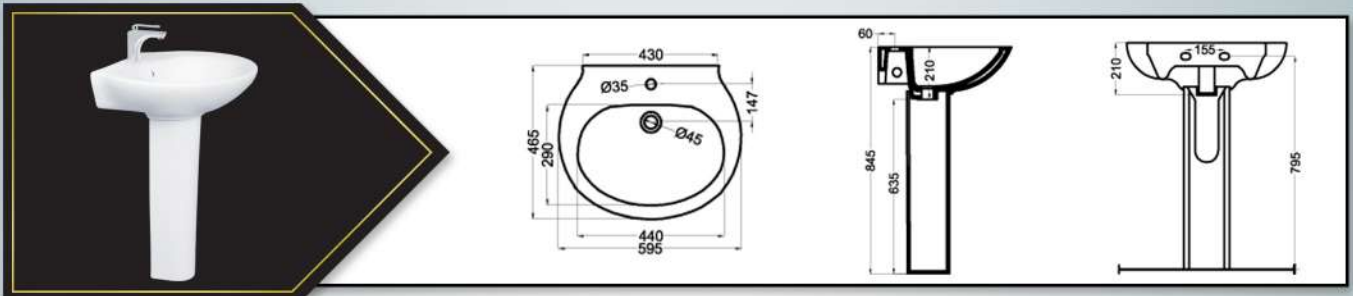

SOFT

MONO BLOCK