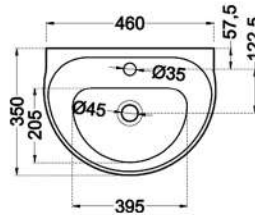

BACK TO WALL

KOMI

BACK TO WALL

50 CM, COUFFAIR & AMERICAN KITCHEN BASINS
أحواض ٥٠ سم وأحواض كوافير وأحواض المطبخ الأمريكي

مونو 50 سم

MONO 50 CM

دوف

DOVE

تريس
TRES

Technical drawing showing a top view with a diameter of 410 and a central hole of diameter 45. The side view shows a depth of 160, a top width of 430, and a bottom width of 275.

ريبيل
RIPPLE

Technical drawing showing a top view with a diameter of 390 and a central hole of diameter 45. The side view shows a depth of 170 and a top width of 420.