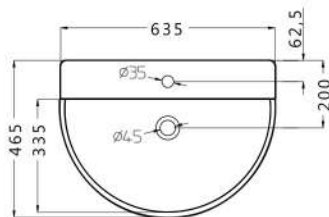

ميريتا

MERITA

أكوارس

AQUARS

جينيس

GENIUS

دوم

DOME

ألفا

ALPHA