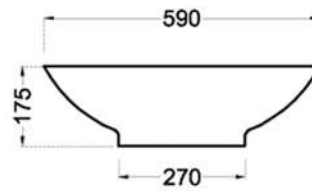

OVER TOP BASINS

مونرو

MONROE

أوليو

OLEO

ليتسا

LE TSA

بيزا

BEZA

مورو

MORO