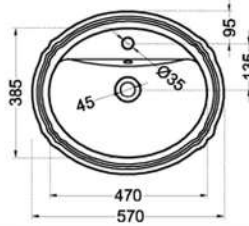

أوشينو

OSHINO