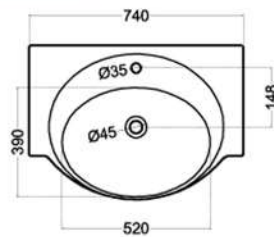

HALF OVER BASINS

دروب

DROP

دلٹا

DELTA

نوف

NOVA

كونج

KONG