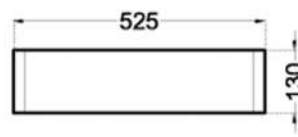

OVER TOP BASINS

امباكت

IMPACT

كرافت

CRAFT

أولينا

OLINA

برستيج

PRESTIGE

جينا

JINA