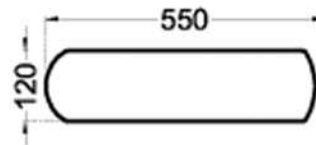

بوليستر

POLYESTER