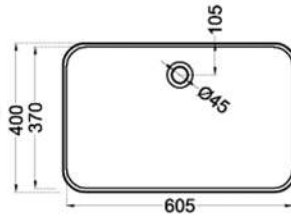

OVER TOP BASINS

أحواض أوفر توب

Technical drawing showing a top view with a diameter of 410 and a central hole of diameter 45. The side view shows a depth of 170 and a base width of 210.

دریم
DREAM

Technical drawing showing a top view with an outer diameter of 430 and an inner diameter of 350. The central hole has a diameter of 45. The side view shows a depth of 170, a top width of 450, a bottom width of 220, and a base height of 60.

تريس
TRES

Technical drawing showing a top view with a diameter of 410 and a central hole of diameter 45. The side view shows a depth of 160, a top width of 430, and a bottom width of 275.

ريبيل
RIPPLE

Technical drawing showing a top view with a diameter of 390 and a central hole of diameter 45. The side view shows a depth of 170 and a top width of 420.

أثينا
ATHENS

Technical drawing showing a top view with an outer diameter of 395 and an inner diameter of 350. The side view shows a depth of 185 and a top width of 445.

ويل
WHEEL

OVER TOP BASINS

كابري

CAPRI

JINA

مترا

METRA

ليفل

LEVEL

كانون

CANON

برمودا 76