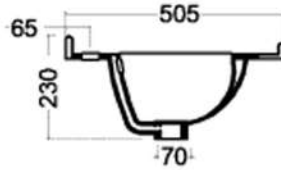

أبل 86

APPLE 86