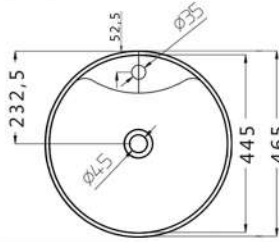

جينيس

GENIUS