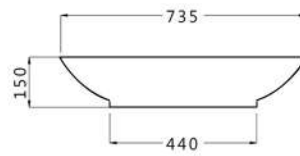

مترا

METRA

ليفل

LEVEL

كانون

CANON

برمودا 76

PERMUDA 76

برمودا 63

PERMUDA 63