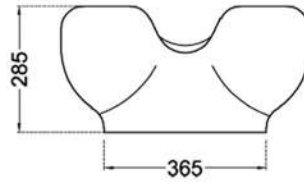

FEATURED BASINS

كوافير

COIFEUR