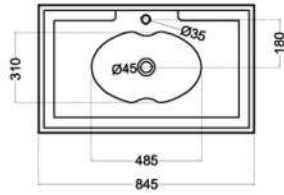

أبل 86

APPLE 86