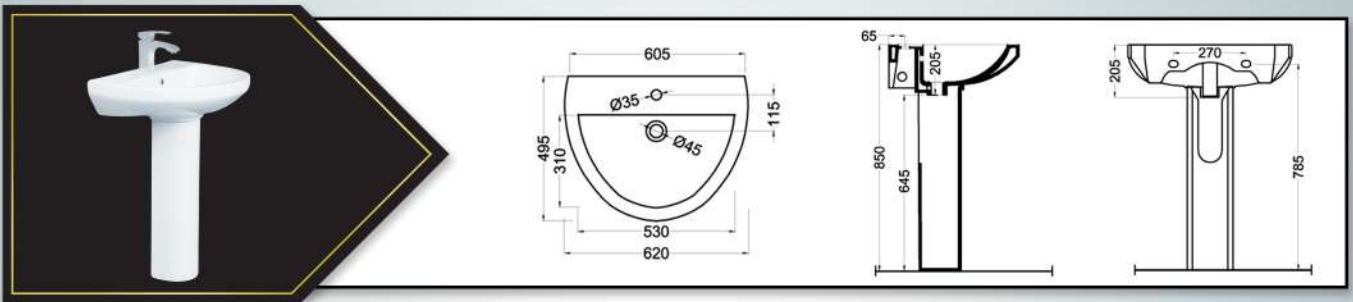

PICKLY

MONO BLOCK