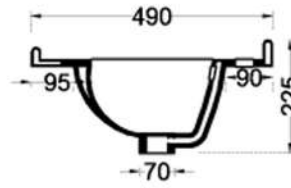

أبل 60

APPLE 60