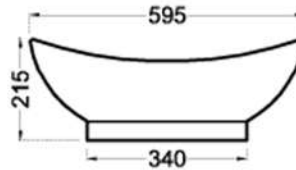

ليتسا

LE TSA