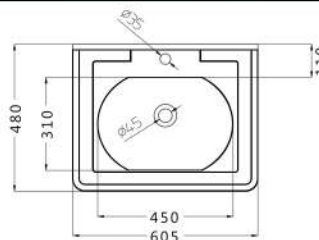

موشن 60

MOTION 60