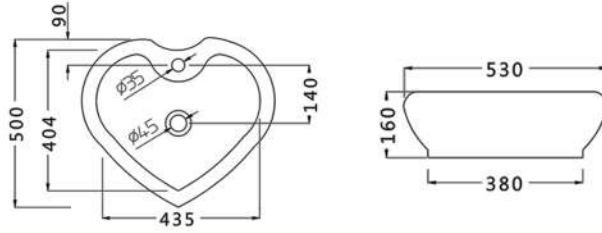

OVER TOP BASINS

لوري

LORI