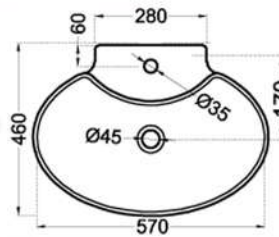

OVER TOP BASINS

مونرو

MONROE

أوليو

OLEO

ليتسا

LE TSA

بيزا

BEZA

مورو

MORO