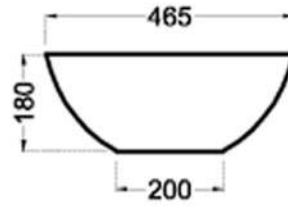

OVER TOP BASINS

أحواض أوفر توب

Technical drawing showing a top view with a diameter of 410 and a central hole of diameter 45. The side view shows a depth of 170 and a base width of 210.

دریم
DREAM

Technical drawing showing a top view with an outer diameter of 430 and an inner diameter of 350. The central hole has a diameter of 45. The side view shows a depth of 170, a top width of 450, a bottom width of 220, and a base height of 60.

تريس
TRES

Technical drawing showing a top view with a diameter of 410 and a central hole of diameter 45. The side view shows a depth of 160, a top width of 430, and a bottom width of 275.

ريبيل
RIPPLE

Technical drawing showing a top view with a diameter of 390 and a central hole of diameter 45. The side view shows a depth of 170 and a top width of 420.

أثينا
ATHENS

Technical drawing showing a top view with an outer diameter of 395 and an inner diameter of 350. The side view shows a depth of 185 and a top width of 445.

ويل
WHEEL

OVER TOP BASINS

كابري

CAPRI