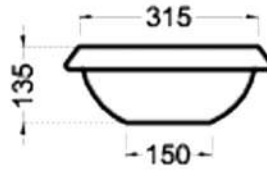

فارم

FARM

أوبال

OPAL

أوشينو

OSHINO

لوتس

LOTUS

بنما

PANAMA