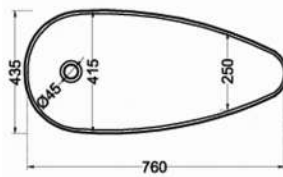

تريس
TRES

Technical drawing showing a top view with a diameter of 410 and a central hole of diameter 45. The side view shows a depth of 160, a top width of 430, and a bottom width of 275.

ريبيل
RIPPLE

Technical drawing showing a top view with a diameter of 390 and a central hole of diameter 45. The side view shows a depth of 170 and a top width of 420.

أثينا
ATHENS

Technical drawing showing a top view with an outer diameter of 395 and an inner diameter of 350. The side view shows a depth of 185 and a top width of 445.

ويل
WHEEL

OVER TOP BASINS

كابري

CAPRI

JINA

مترا

METRA

ليفل

LEVEL

كانون

CANON

برمودا 76