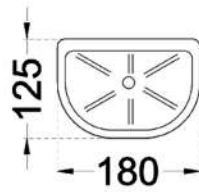

صابونة حوض

SOAP HOLDER