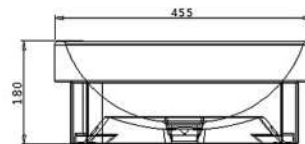

جودي

JODI

كنورس

KNORUS

فيرا

VERA

ستون

STONE