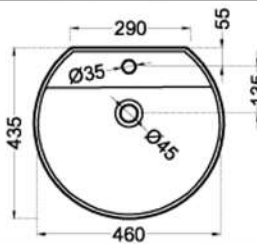

ميريتا

MERITA

أكوارس

AQUARS

جينيس

GENIUS

دوم

DOME

ألفا

ALPHA