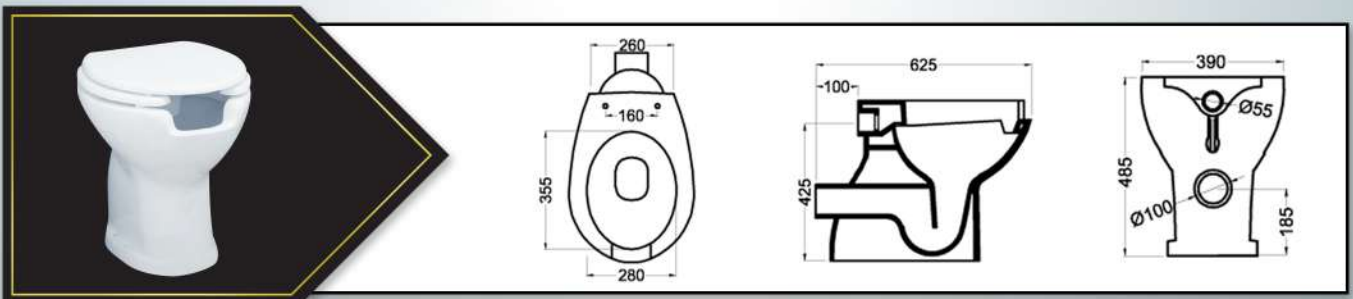

HANDICAP

BACK TO WALL