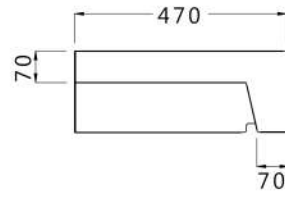

OVER TOP BASINS

امباكت

IMPACT