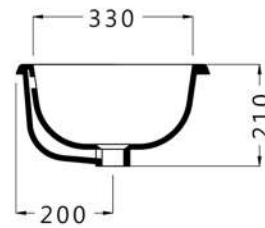

فارم

FARM

أوبال

OPAL

أوشينو

OSHINO

لوتس

LOTUS

بنما

PANAMA