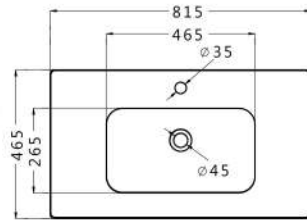

COUNTER TOP BASINS

آرت 80

ART 80