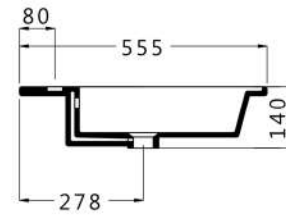

COUNTER TOP BASINS

آرت 80

ART 80

آرت 60

ART 60

ایکیا

IKIA

کونسبت 80

CONCEPT 80

کونسبت 60

CONCEPT 60