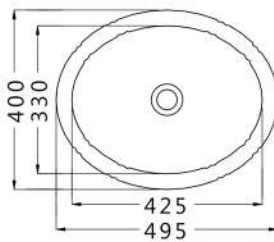

فارم

FARM

أوبال

OPAL

أوشينو

OSHINO

لوتس

LOTUS

بنما

PANAMA