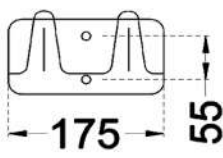

تريس
TRES

Technical drawing showing a top view with a diameter of 410 and a central hole of diameter 45. The side view shows a depth of 160, a top width of 430, and a bottom width of 275.

ريبيل
RIPPLE

Technical drawing showing a top view with a diameter of 390 and a central hole of diameter 45. The side view shows a depth of 170 and a top width of 420.

SHELF 60 CM

صابونة حوض

SOAP HOLDER

صابونة بانويو

SOAP HOLDER

علاقة مزدوجة

HANGER HOOK

وراقة