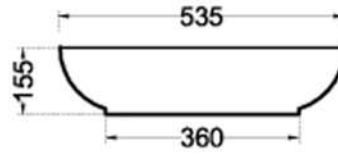

سموز

SMOZE

توندو أوفال

TONDO OVAL

توندو

TONDO

بوليستر

POLYESTER

بافي

PUFFY