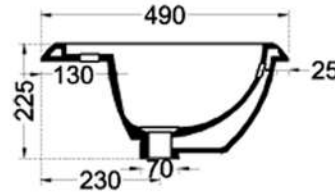

أوشينو

OSHINO