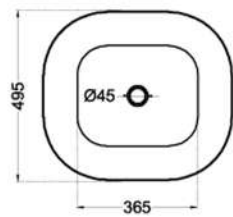

بوليستر

POLYESTER