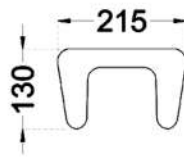

OVER TOP BASINS

أحواض أوفر توب

Technical drawing showing a top view with a diameter of 410 and a central hole of diameter 45. The side view shows a depth of 170 and a base width of 210.

دریم
DREAM

Technical drawing showing a top view with an outer diameter of 430 and an inner diameter of 350. The central hole has a diameter of 45. The side view shows a depth of 170, a top width of 450, a bottom width of 220, and a base height of 60.

تريس
TRES

Technical drawing showing a top view with a diameter of 410 and a central hole of diameter 45. The side view shows a depth of 160, a top width of 430, and a bottom width of 275.

ريبيل
RIPPLE

Technical drawing showing a top view with a diameter of 390 and a central hole of diameter 45. The side view shows a depth of 170 and a top width of 420.

أثينا
ATHENS

Technical drawing showing a top view with an outer diameter of 395 and an inner diameter of 350. The side view shows a depth of 185 and a top width of 445.

ويل
WHEEL

OVER TOP BASINS

كابري

CAPRI

SHELF 60 CM

صابونة حوض

SOAP HOLDER

صابونة بانويو

SOAP HOLDER

علاقة مزدوجة

HANGER HOOK

وراقة