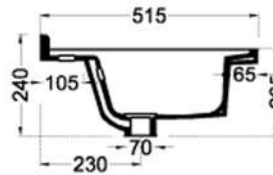

كلوري

CLORY