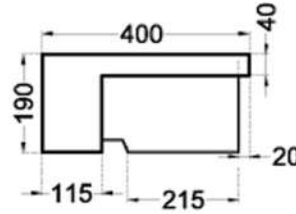

جودي

JODI

كنورس

KNORUS

فيرا

VERA

ستون

STONE