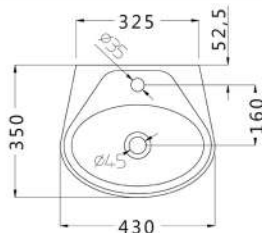

BACK TO WALL

KOMI

BACK TO WALL

50 CM, COUFFAIR & AMERICAN KITCHEN BASINS
أحواض ٥٠ سم وأحواض كوافير وأحواض المطبخ الأمريكي

مونو 50 سم

MONO 50 CM

دوف

DOVE

تريس
TRES

Technical drawing showing a top view with a diameter of 410 and a central hole of diameter 45. The side view shows a depth of 160, a top width of 430, and a bottom width of 275.

ريبيل
RIPPLE

Technical drawing showing a top view with a diameter of 390 and a central hole of diameter 45. The side view shows a depth of 170 and a top width of 420.