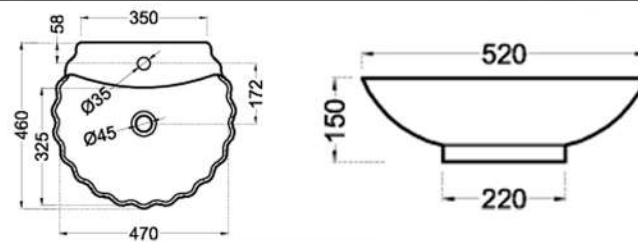

OVER TOP BASINS

لوري

LORI

آي

EYE

فيش

FISH

شيل

SHELL

كريستال

CRYSTAL