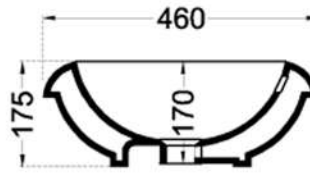

فارم

FARM

أوبال

OPAL

أوشينو

OSHINO

لوتس

LOTUS

بنما

PANAMA