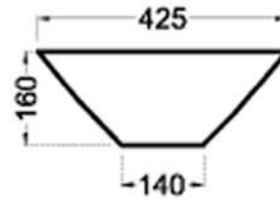

مونتيا

MONTIA