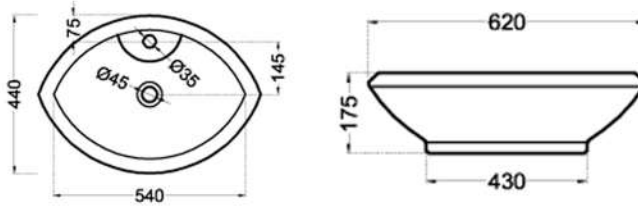

OVER TOP BASINS

لوري

LORI

آي

EYE

فيش

FISH

شيل

SHELL

كريستال

CRYSTAL