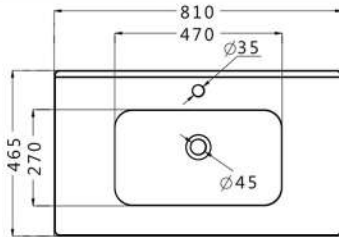

آرت 60

ART 60