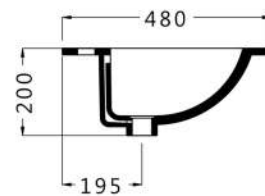

کونسبت 80

CONCEPT 80