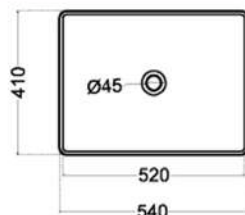

إنبوكس

INBOX