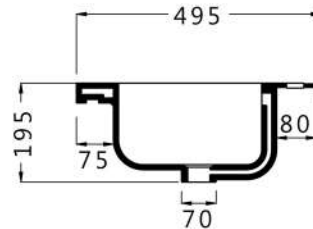

COUNTER TOP BASINS

لاجو

LAGO

كومباكت

COMPACT

آكت

ACT

إنبوكس

INBOX