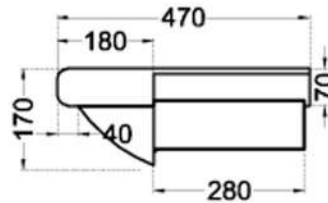

HALF OVER BASINS

دروب

DROP

دلٹا

DELTA

نوف

NOVA

كونج

KONG