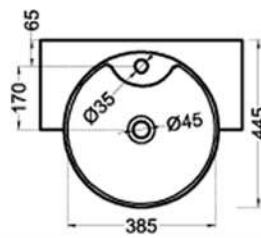

كاميلا

CAMELLA