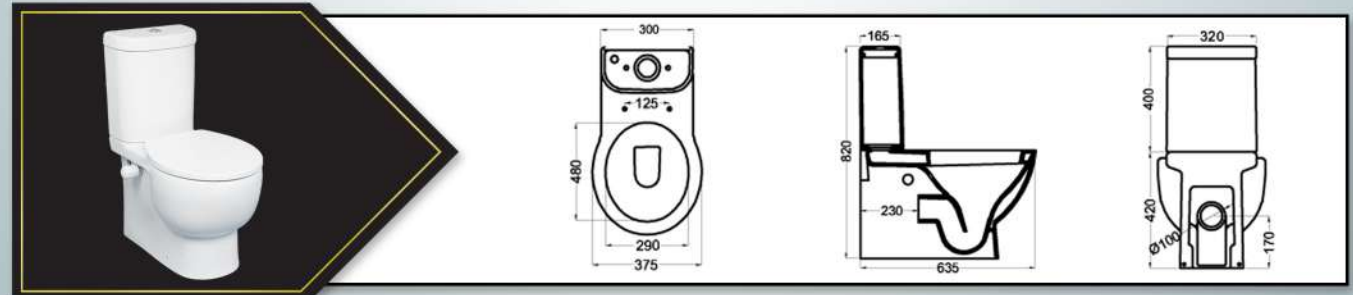

SOFT

MONO BLOCK