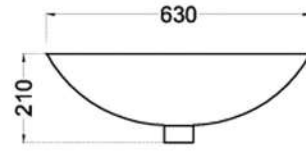

OVER TOP BASINS

مونرو

MONROE