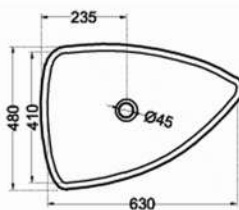

برمودا 63

PERMUDA 63