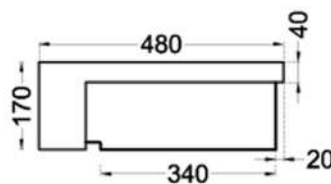

HALF OVER BASINS

دروب

DROP

دلٹا

DELTA

نوف

NOVA

كونج

KONG