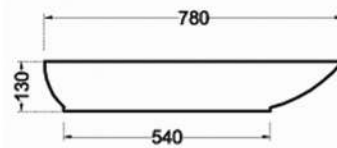

أثينا
ATHENS

Technical drawing showing a top view with an outer diameter of 395 and an inner diameter of 350. The side view shows a depth of 185 and a top width of 445.

ويل
WHEEL

OVER TOP BASINS

كابري

CAPRI

JINA

مترا

METRA

ليفل

LEVEL

كانون

CANON

برمودا 76