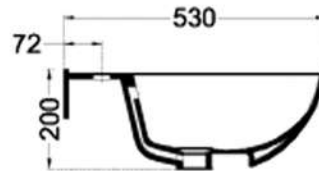

HALF OVER BASINS

دروب

DROP

دلٹا

DELTA

نوف

NOVA

كونج

KONG