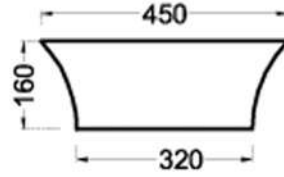

OVER TOP BASINS

كونتا

CONTA