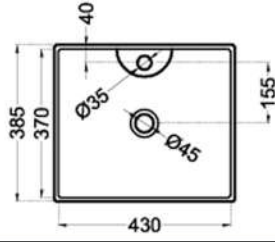

OVER TOP BASINS

كونتا

CONTA