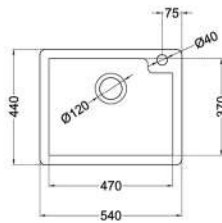

مطبخ

KITCHEN