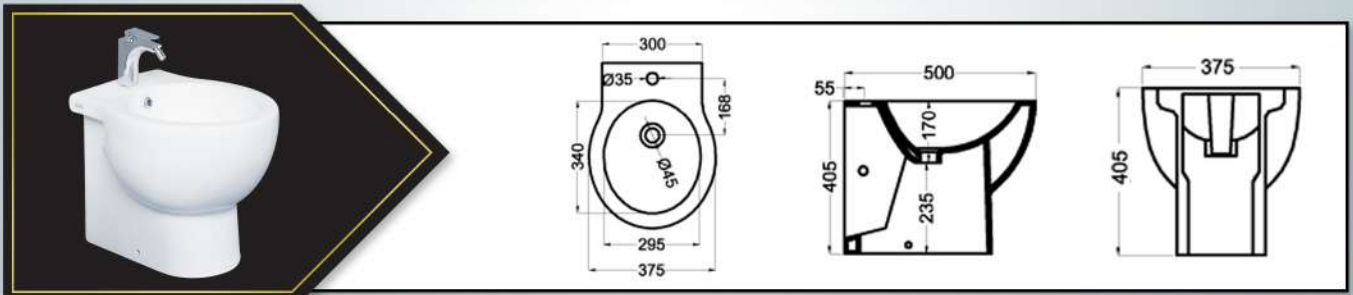

SOFT

MONO BLOCK