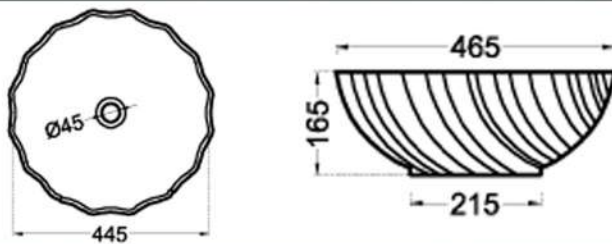

كريستال

CRYSTAL