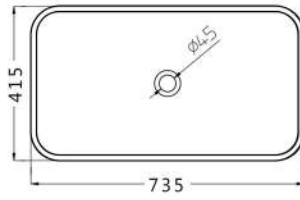

مترا

METRA

ليفل

LEVEL

كانون

CANON

برمودا 76

PERMUDA 76

برمودا 63

PERMUDA 63