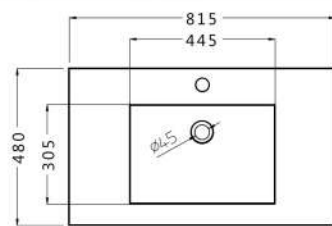

کونسبت 80

CONCEPT 80