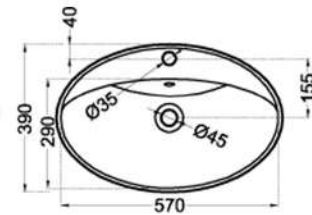

ليتسا

LE TSA