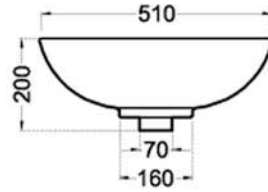

BACK TO WALL

KOMI

BACK TO WALL

50 CM, COUFFAIR & AMERICAN KITCHEN BASINS
أحواض ٥٠ سم وأحواض كوافير وأحواض المطبخ الأمريكي

مونو 50 سم

MONO 50 CM

دوف

DOVE

تريس
TRES

Technical drawing showing a top view with a diameter of 410 and a central hole of diameter 45. The side view shows a depth of 160, a top width of 430, and a bottom width of 275.

ريبيل
RIPPLE

Technical drawing showing a top view with a diameter of 390 and a central hole of diameter 45. The side view shows a depth of 170 and a top width of 420.