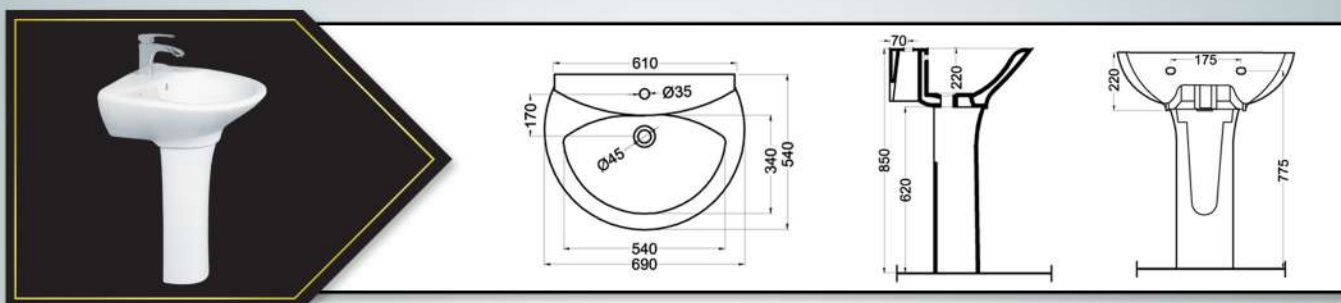

STAR

MONO BLOCK