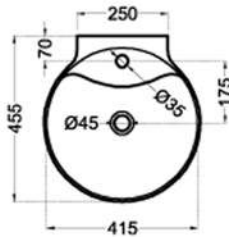

مونتيا

MONTIA