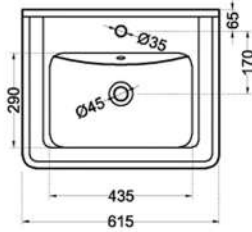

COUNTER TOP BASINS

لاجو

LAGO