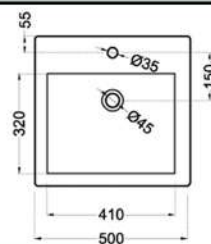

HALF OVER BASINS

دروب

DROP

دلٹا

DELTA

نوف

NOVA

كونج

KONG