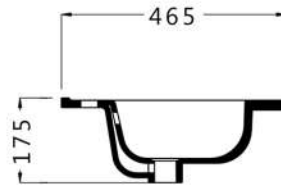

COUNTER TOP BASINS

آرت 80

ART 80