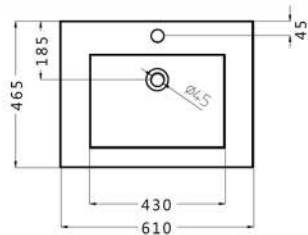

کونسبت 60

CONCEPT 60