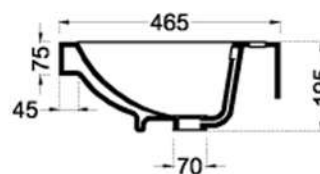

OVER TOP BASINS

كابري

CAPRI

ميرينا

MERINA

مونتيا

MONTIA

كاميلا

CAMELLA

روزا

ROSA