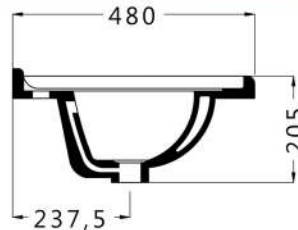

موشن 60

MOTION 60