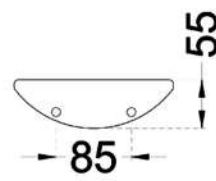

صابونة حوض

SOAP HOLDER